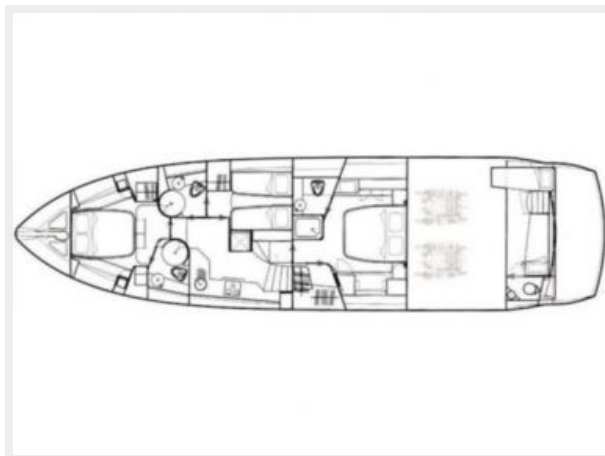

## Dimensions

---

**LOA:** 58' 5" (17.80m)

**Beam:** 16' 0" (4.87m)

**Min Draft:** 5' 0" (1.50m)

**Max Draft:** 5' 0" (1.50m)

# PHOTOS