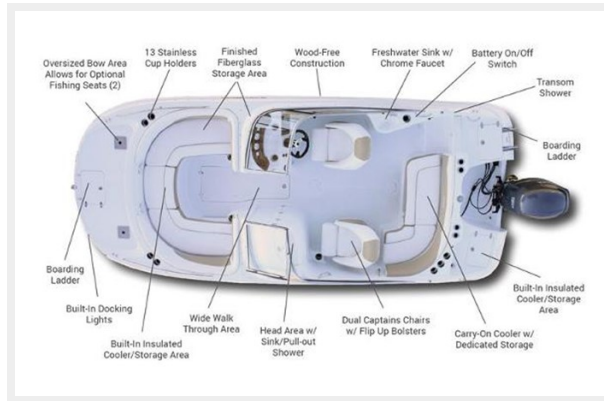

Manufacturer Provided Image