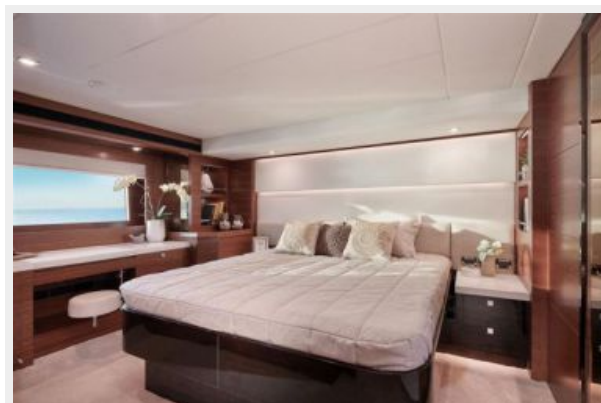

Master Stateroom