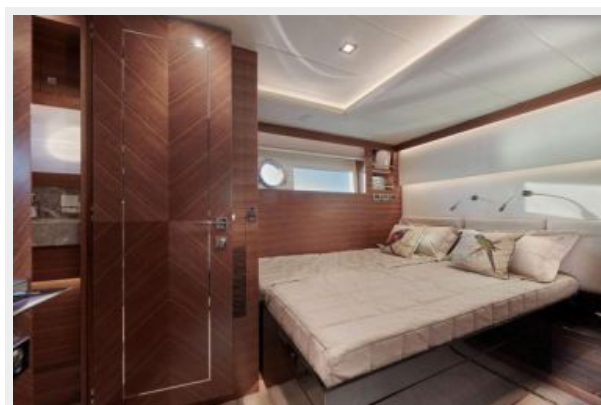

Twin Guest Stateroom