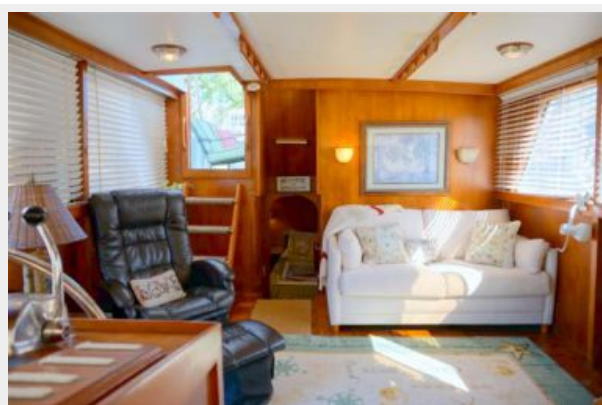

SILVER GIFT 1986 Jefferson 45