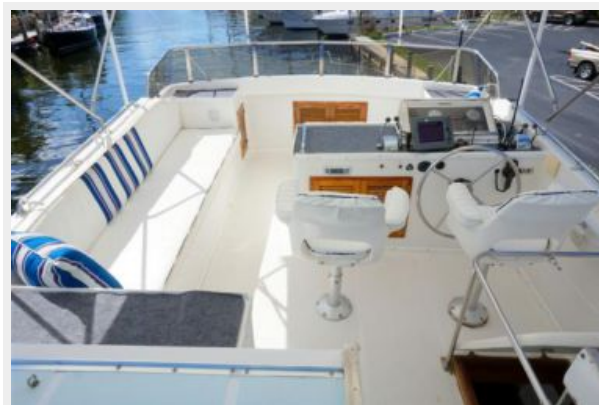

SILVER GIFT 1986 Jefferson 45