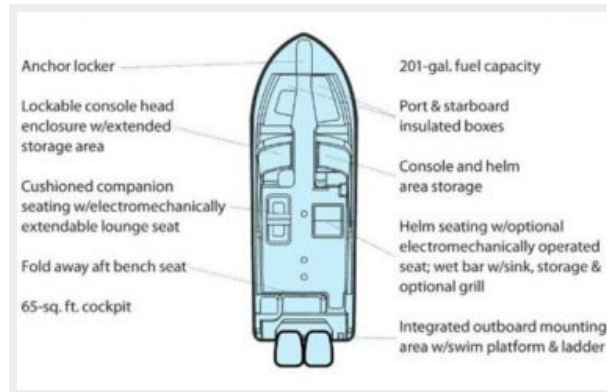

Manufacturer Provided Image