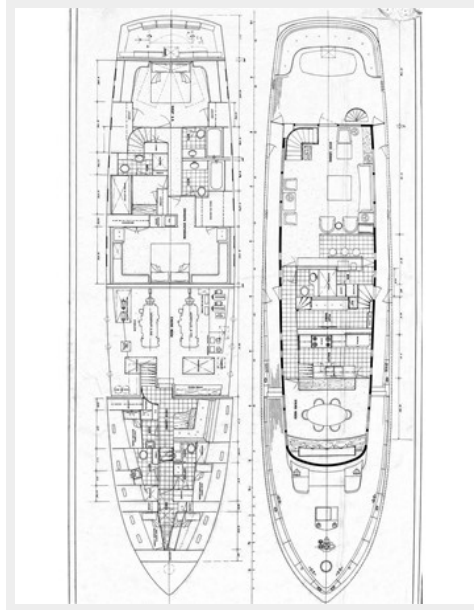

TABLE OF CONTENTS	2
SPECIFICATIONS	4
Overview	4
Basic Information	4
Dimensions	4
Speed, Capacities and Weight	4
Accommodations	4
Hull and Deck Information	4
Engine Information	5
PHOTOS	6
Aft Deck	6
Aft Deck	6
Salon	6
Salon	6
Salon	6
Salon	6
Bar	7
Bar Back	7
Main Salon	7
Salon	7
Salon	7
Dining	7
Dining	8
Master Stateroom	8
Master Stateroom	8
Guest Stateroom	8
Guest Stateroom	8
Guest Stateroom	8

Basic Information

Category: Motor Yacht

Sub Category: Motor Yacht

Model Year: 1966

Year Built: 1966

Dimensions

LOA: 97' (29.57mm)

Beam: 21.83

Wheelhouse

Wheelhouse

Engine Room

Bow

Bow

Upper Deck

Layout

CONTACTS