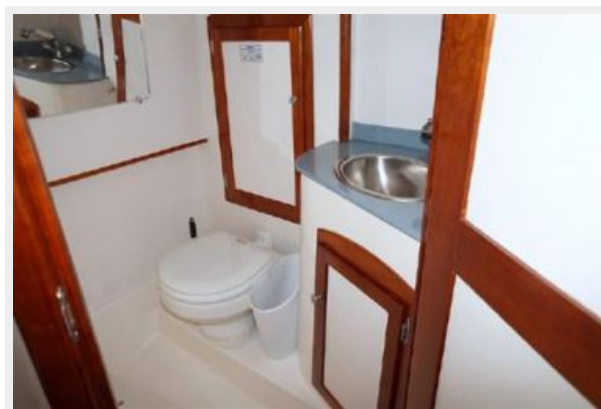

**WATER MUSIC 2004 Shannon SRD 38
Downeast**