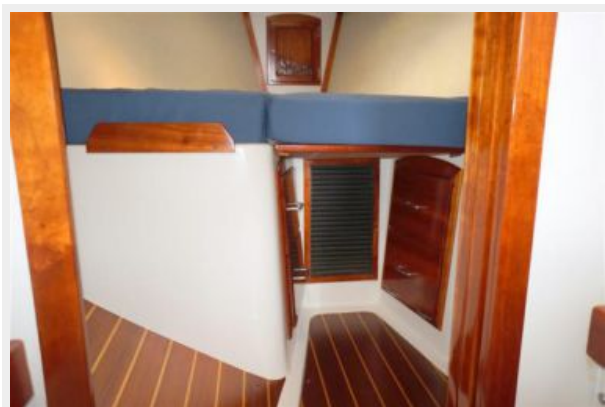

**WATER MUSIC 2004 Shannon SRD 38
Downeast**