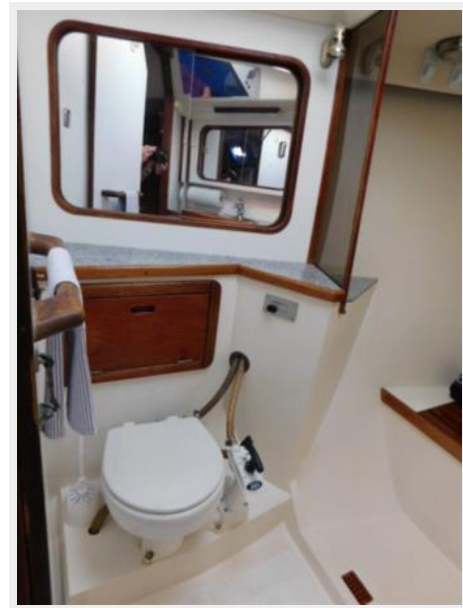

40 42&apos Catalina master head commode