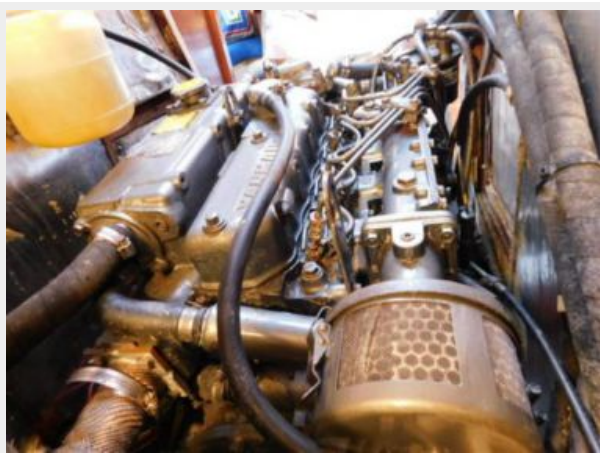

53 42' Catalina engine c.