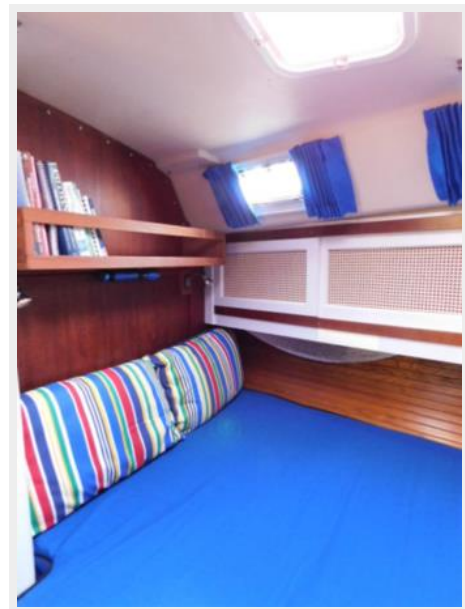

40 42&apos Catalina master cabin c.