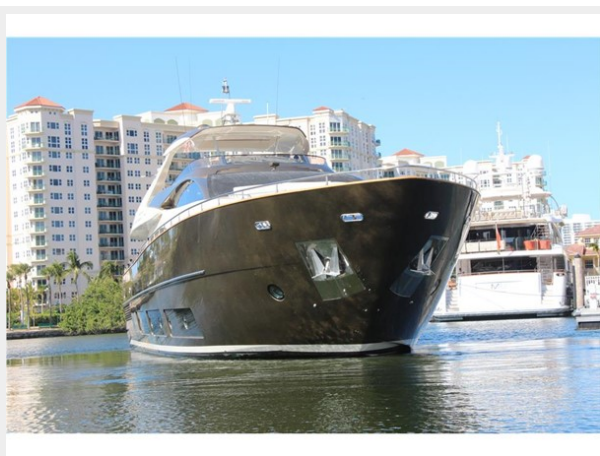

Profile Picture