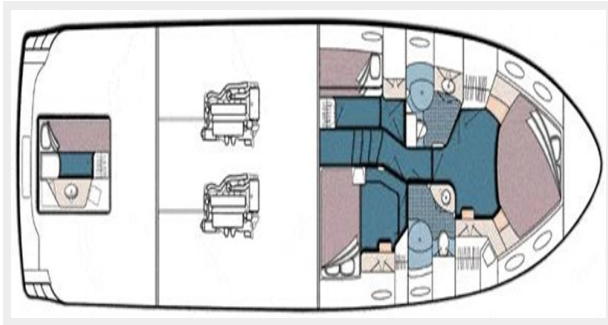

Manufacturer Provided Image: 560 - cabin arrangement