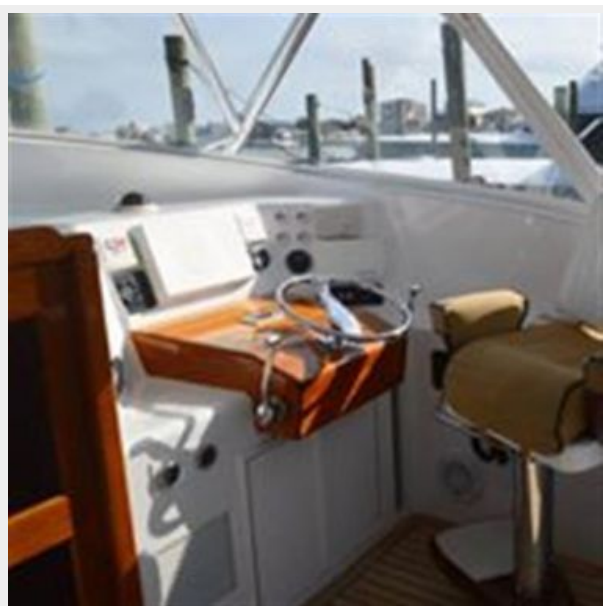

## Обзор

2003 40' Guthrie Custom Carolina Sportfish Express with twin Cummins QSM11 635 hp diesel engines (4,000 hours) cruises at 28 knots @ 44 gph and tops out in the mid 30 knots range at 2300 rpm. Northern Lights 10 kW generator has 5,000 hours. Teak helm pod area has full Furuno, Simrad, Northstar, and Icom electronics suite, polished stainless steel single lever controls and steering wheel, and top of the line teak helm chair with stainless pedestal. Full tower has another suite of Furuno, Simrad, and Icom electronics with full steering and engine controls, plus there's a 3rd control station located to starboard in the cockpit for short-handed fishing. Fishing equipment includes Rupp Tournament spreader outriggers and center rigger, and Murray teak fighting chair with stainless pedestal. She sports the full custom Carolina looks package with teak cockpit sole and cover boards, has 500 fuel in two tanks to get you across the Gulfstream or the tournament limit line and back, and has a new Dometic 540d icemaker, new high strength shafts and cutlass bearings, and two sets of Austral high-end props. Down below she has a fully air conditioned living quarters with galley and plenty of storage, making this the perfect sportfish & family cruiser. Well maintained w/full-time Captain and Mate crew by a professional owner.

# ФОТОГРАФИИ