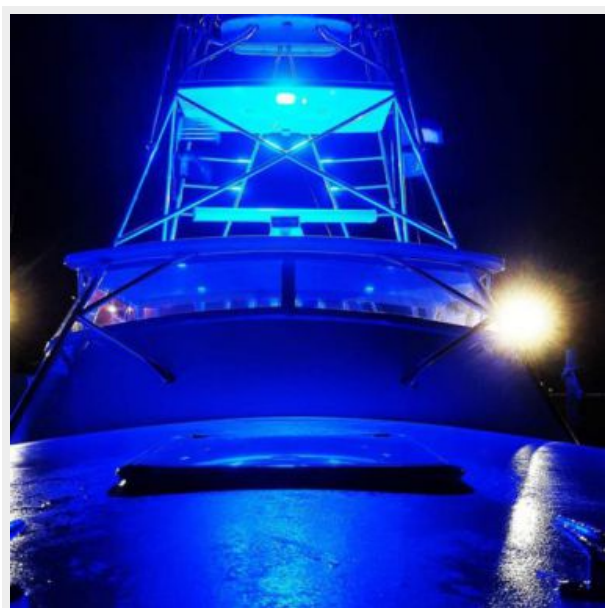

## Обзор

2003 40' Guthrie Custom Carolina Sportfish Express with twin Cummins QSM11 635 hp diesel engines (4,000 hours) cruises at 28 knots @ 44 gph and tops out in the mid 30 knots range at 2300 rpm. Northern Lights 10 kW generator has 5,000 hours. Teak helm pod area has full Furuno, Simrad, Northstar, and Icom electronics suite, polished stainless steel single lever controls and steering wheel, and top of the line teak helm chair with stainless pedestal. Full tower has another suite of Furuno, Simrad, and Icom electronics with full steering and engine controls, plus there's a 3rd control station located to starboard in the cockpit for short-handed fishing. Fishing equipment includes Rupp Tournament spreader outriggers and center rigger, and Murray teak fighting chair with stainless pedestal. She sports the full custom Carolina looks package with teak cockpit sole and cover boards, has 500 fuel in two tanks to get you across the Gulfstream or the tournament limit line and back, and has a new Dometic 540d icemaker, new high strength shafts and cutlass bearings, and two sets of Austral high-end props. Down below she has a fully air conditioned living quarters with galley and plenty of storage, making this the perfect sportfish & family cruiser. Well maintained w/full-time Captain and Mate crew by a professional owner.

# ФОТОГРАФИИ