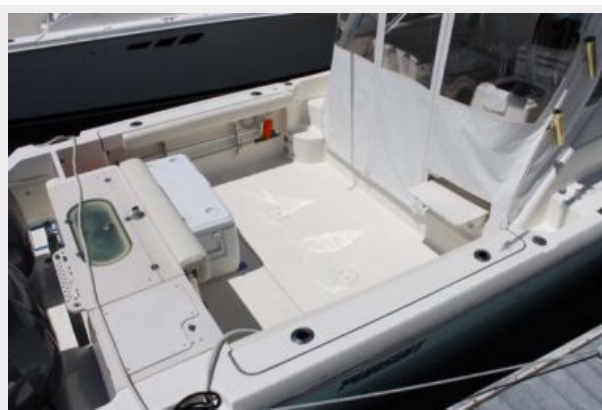

SPECIFICATIONS

Overview

Here is a very clean 2006 Pursuit 3070 Offshore. This boat has been well maintained and only has 510 hours. It is powered with Yamaha 250 four strokes. The Pursuit Offshore is a great all-around boat that can be used for fishing or cruising. It has a huge cockpit for anglers or room for chairs to entertain the family. Pursuit has a great reputation for having a great fit and finish. They are also known for good for resale. This owner is only selling to get a larger Pursuit.

Port Aft Profile

Stern View

Starboard Profile

Starboard Profile

Starboard Profile

Starboard Profile

Starboard Profile

Foredeck