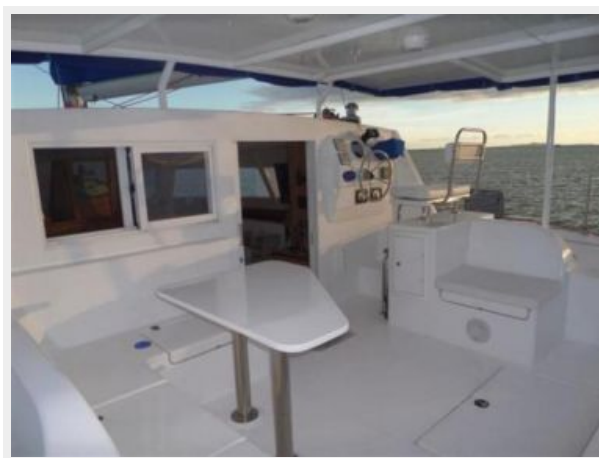

ФОТОГРАФИИ