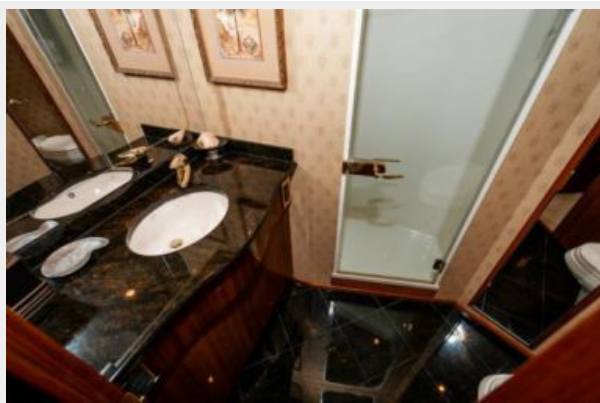

Viking 65 Convertible Master Head