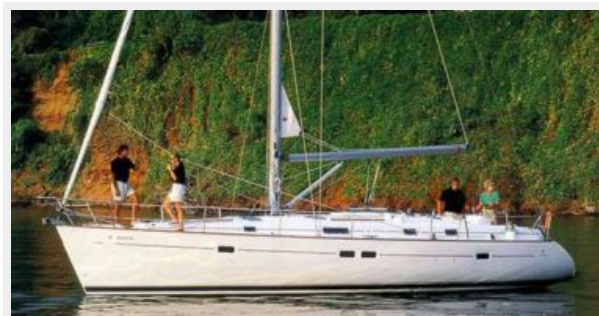

ФОТОГРАФИИ