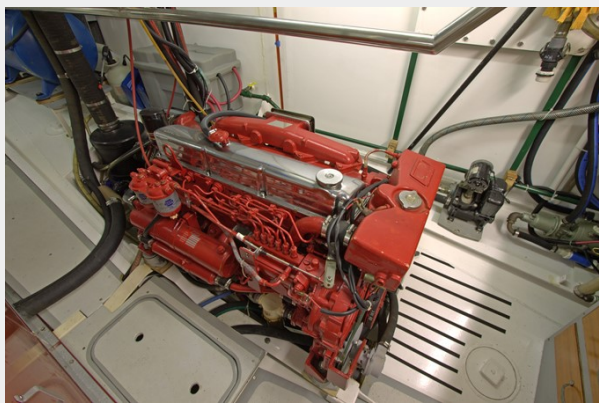

Engine Room Port