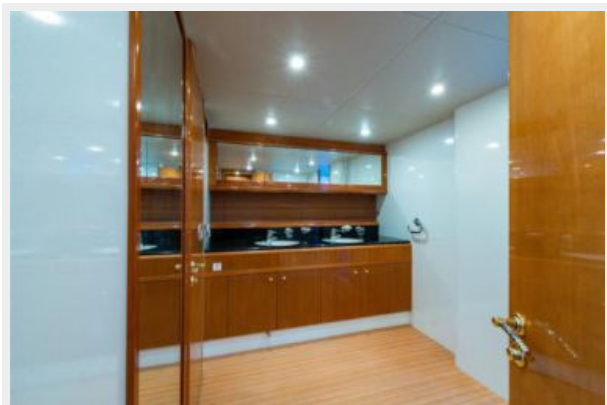

Master Stateroom