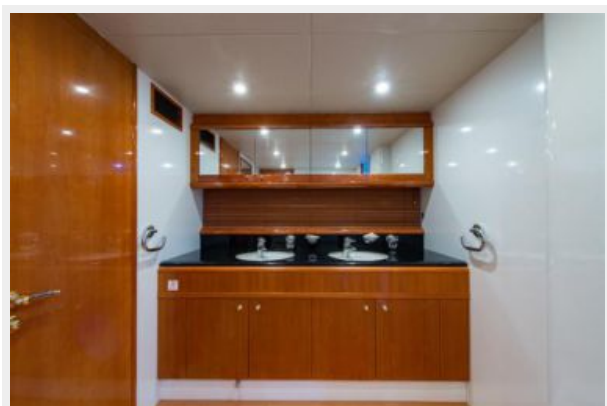

Master Stateroom Head