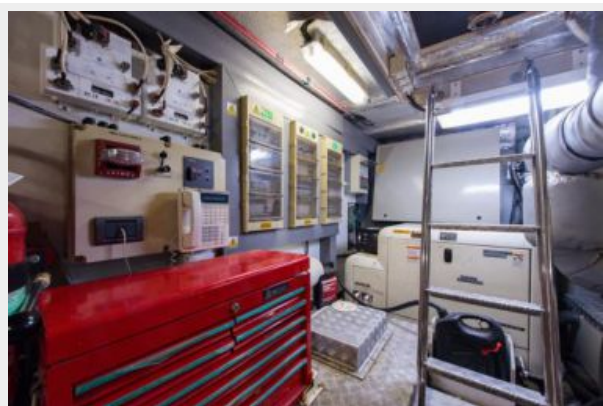

Производитель: Caterpillar

Модель: 3412

Тип двигателя: Inboard

Тип топлива: Diesel

ПОДРОБНОЕ ОПИСАНИЕ

Main Salon/Dining

You enter the main salon through large double sliding doors

- Large U-shaped leather couch to port
- Custom cherry table
- 2 leather stools with storage inside
- Entertainment center to starboard
- Pioneer 50' Plasma TV that pops up from counter
- Bose surround sound system
- Direct TV receiver
- Sony DVD player
- Direct Plus DVR
- Niles SI-120 systems integrations amplifier
- Custom hi-gloss cherry fluted valance
- Roman custom blinds
- Cherry and burlled hi-gloss inlay in overhead
- Seatel antenna control panel
- Ample storage to starboard
- Port wing door to access deck
- Raised dining area
- Dining table to starboard to seat 8
- Staircase access to flybridge
- Wet bar to port with bottle and stemware storage below
- SPT stainless steel ice machine
- Sub-Zero refrigerator
- Large Corian buffet counter to port
- Carpeting throughout
- Overhead Halogen lights, 24V

Bow

Engine Room

Engine Room

Engine Room

Engine Room

Engine Room

Engine Room

Engine Room

Engine Room

Engine Room

Engine Room

Sirocco

Sirocco

Sirocco

Sirocco

Sirocco