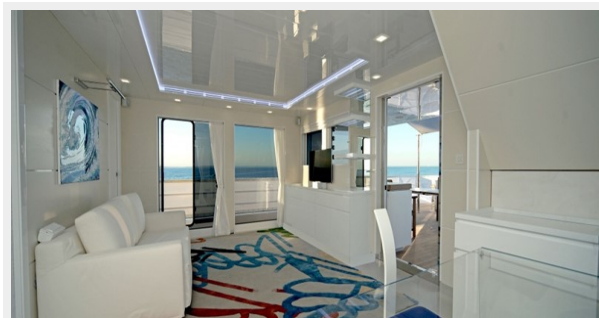

(Sistership)