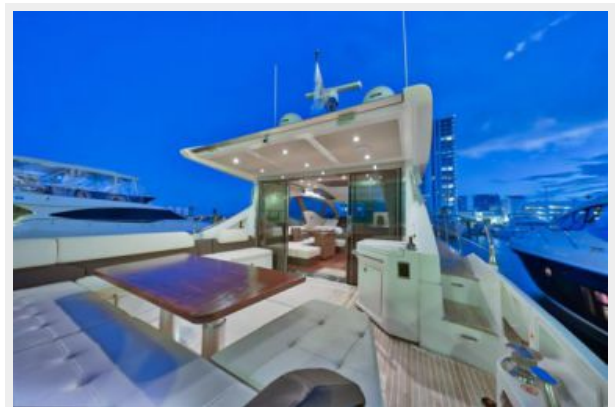

## Обзор

The Azimut 55S is truly stunning and has luxury, sporty performance, breathtaking views, and ultimate comfort. From her blunt nose to the huge swim platform with tender garage, with her iconic lines, this express yacht is truly unmatched. On the bow, you will enjoy the new standard for lounge seating offering a large sunpad in addition to bench seating. Sit in the aft cockpit and take in the rays or have cocktails under the sunshade. When you step inside, you will immediately notice the massive mirror tinted windows, 360 views, and a large sunroof. The helm is equipped with Raymarine gold package electronics, joystick controls with dynamic positioning system- skyhook. Below you will find a full beam master, a very spacious forward VIP and to the starboard the third state with twin beds, She is powered with Volvo IPS 600s with only 700 hours and all services are up to date including engine and pods serviced, new bottom paint, and full exterior and interior detail.

# ФОТОГРАФИИ