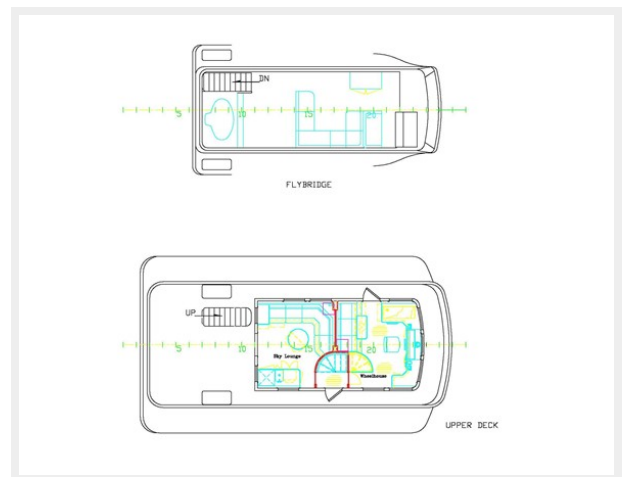

Layout, Bridge Deck and Flybridge