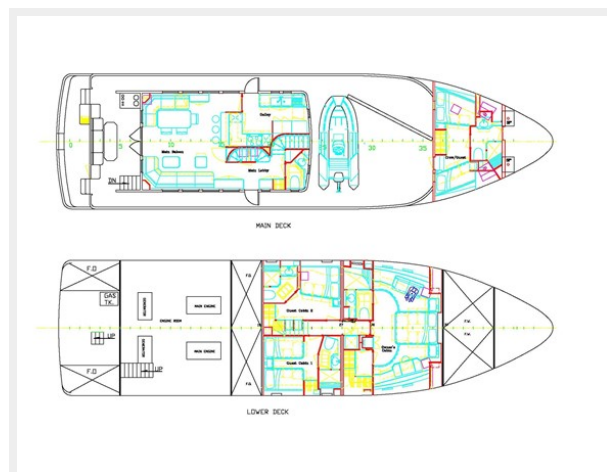

Layout, Main and Lower Decks