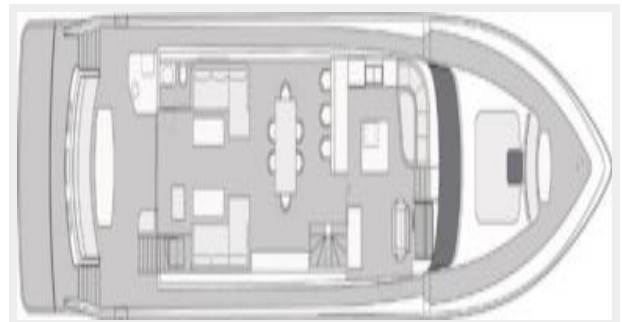

CLB88 Interior 18_CREW AREA_DIGITAL