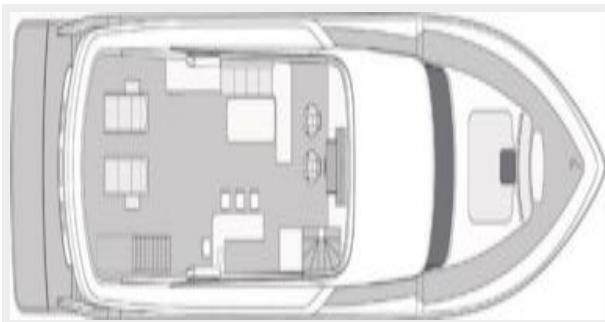

CLB88 Interior 18_CREW AREA_DIGITAL