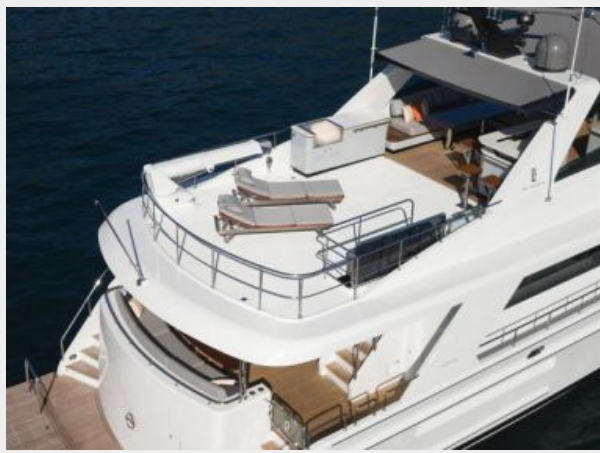

CLB88 Exterior 07_DIGITAL