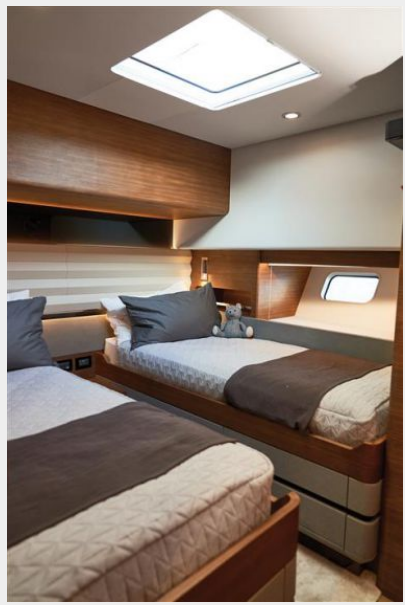

CLB88 Interior 16_GUEST_DIGITAL