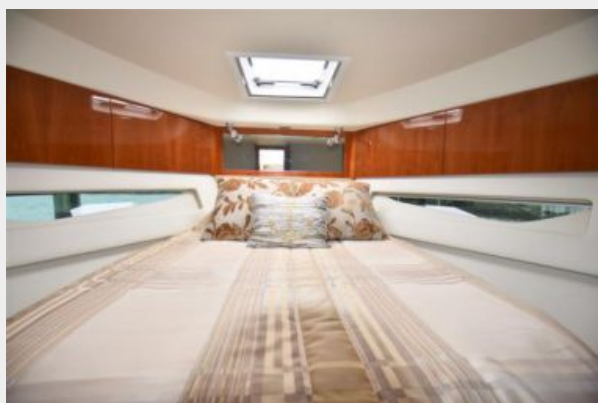

2015 Riviera 4400 Sport Yacht - Forward Stateroom