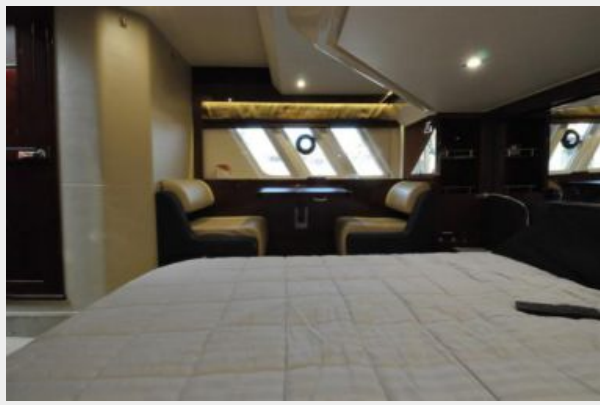

## Remarks

BIG P is a great example of a truly turn key 510 Sea Ray Flybridge. She is offered by her original owners who took delivery in 2016. Having only 143hrs on the clocks, she's been lightly cruised. ZEUS drives with joystick make her a breeze to maneuver. BIG P offers plenty of space and amenities for entertaining and accommodations for staying aboard in 3 staterooms. Many tasteful and functional custom items have recently been added including, new bedding in the staterooms, extended sofa backrests, flybridge Isinglass enclosures, upgraded to RayMarine GS125 displays with cameras etc. Hydraulic Marine lift swim platform, also, a set of unused spare propellers. Owners have found their next boat and are anxious for BIG P to find a new home. Preliminary listing here; additional listing details and high resolution photography coming soon.

# ФОТОГРАФИИ