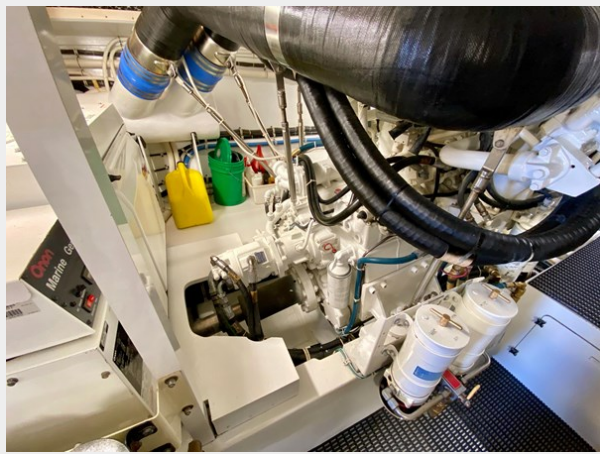

Hull Material: Fiberglass

Hull Configuration: Modified Deep Vee

Engine Information

Engines: 2

Manufacturer: Caterpillar

Engine Type: Inboard

Fuel Type: Diesel

PHOTOS