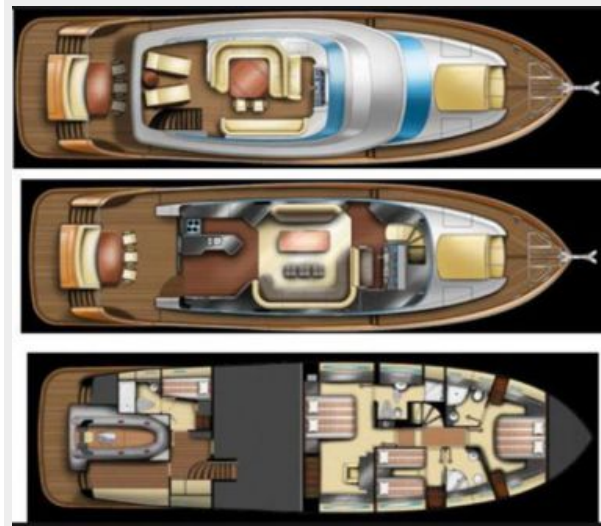

2018-10-16_181909