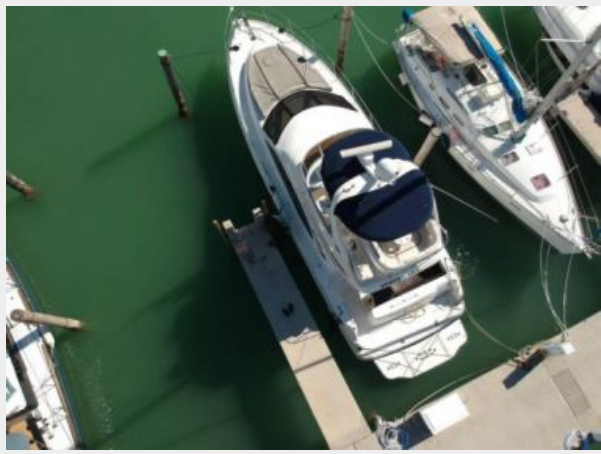

ФОТОГРАФИИ