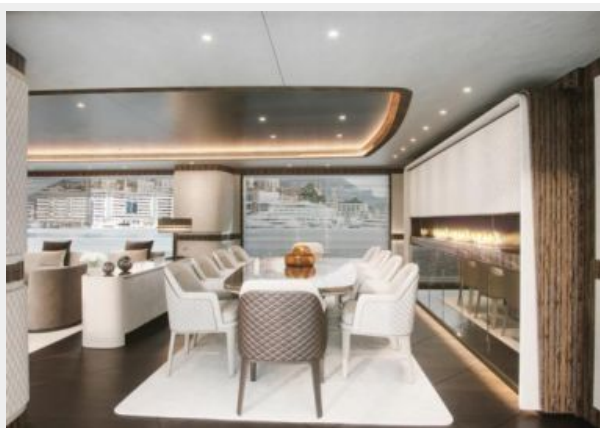

Dynamiq G400 int6