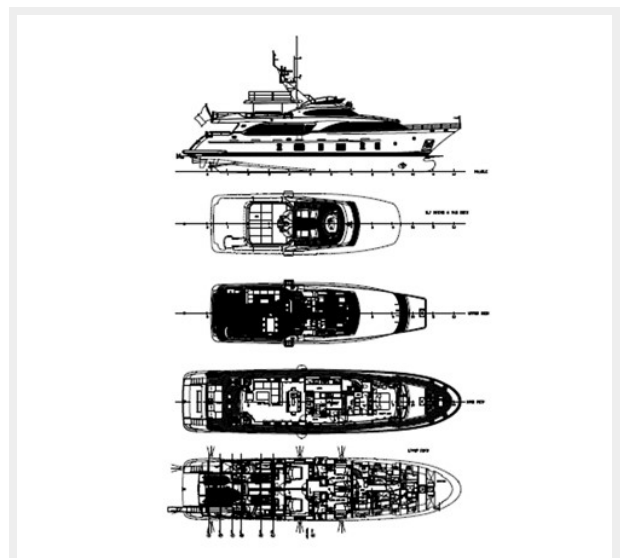

Basic Information

Category: Motor Yacht

Model Year: 2012

Year Built: 2012

Dimensions

LOA: 105' (32mm)

Beam: 7.91

Max Draft: 1' 11" (0.58mm)

Crew Cabin: 5

Crew Heads: 3

Hull and Deck Information

Hull Material: Fiberglass

PHOTOS

CONTACTS

Andrey Shestakov, leading yacht broker of the sales department of Shestakov Yacht Sales Inc. Shestakov Yacht Sales Inc., the official representative of the Miami/Fort Lauderdale FL headquarters.