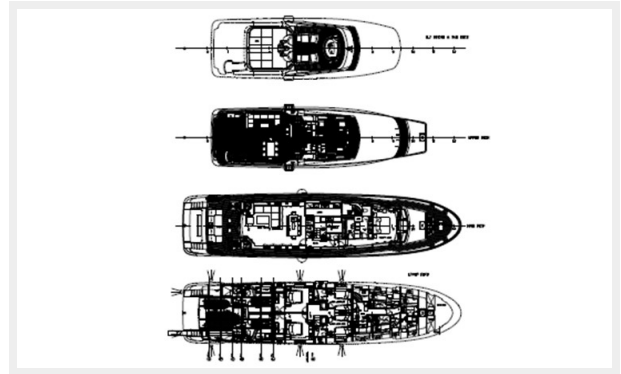

Basic Information

Category: Motor Yacht

Model Year: 2012

Year Built: 2012

Dimensions

LOA: 105' (32mm)

Beam: 7.91

Max Draft: 1' 11" (0.58mm)

Speed, Capacities and Weight

Cruise Speed: 12 Knots Kts. (14 MPH)

Max Speed: 15 Knots Kts. (17 MPH)

Water Capacity: 3500 Gallons

Fuel Capacity: 21500 Gal Gallons

Accommodations

Total Cabins: 5

Total Heads: 6

Crew Cabin: 5

Crew Heads: 3

Hull and Deck Information

Hull Material: Fiberglass

PHOTOS

CONTACTS

Andrey Shestakov, leading yacht broker of the sales department of Shestakov Yacht Sales Inc. Shestakov Yacht Sales Inc., the official representative of the Miami/Fort Lauderdale FL headquarters.