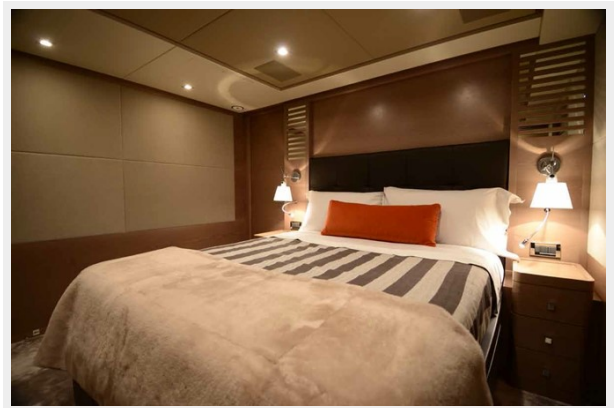

Crew Cabin: 5

Crew Heads: 3

Hull and Deck Information

Hull Material: Fiberglass

PHOTOS

CONTACTS

Andrey Shestakov, leading yacht broker of the sales department of Shestakov Yacht Sales Inc. Shestakov Yacht Sales Inc., the official representative of the Miami/Fort Lauderdale FL headquarters.