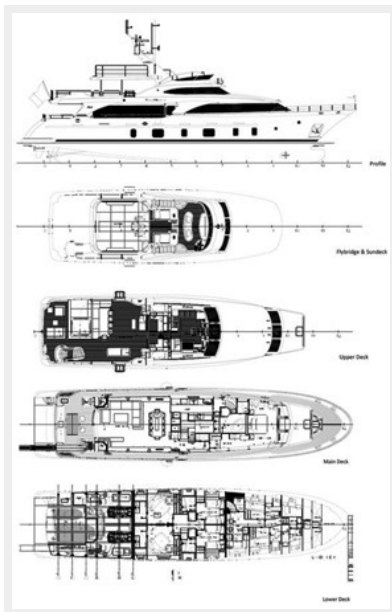

N/A

Year Built: 2012

Model: Motor Yacht

Price: PRICE ON APPLICATION

LOA: 105' (32mm)

Beam: 7.91

Max Draft: 1' 11" (0.58mm)

Cruise Speed: 12 Knots Kts. (14 MPH)

Basic Information

Category: Motor Yacht

Model Year: 2012

Year Built: 2012

Dimensions

LOA: 105' (32mm)

Beam: 7.91

Max Draft: 1' 11" (0.58mm)

Speed, Capacities and Weight

Cruise Speed: 12 Knots Kts. (14 MPH)

Max Speed: 15 Knots Kts. (17 MPH)

Water Capacity: 3500 Gallons

Fuel Capacity: 21500 Gal Gallons

Accommodations

Total Cabins: 5

Total Heads: 6

Crew Cabin: 5

Crew Heads: 3

Hull and Deck Information

Hull Material: Fiberglass

PHOTOS

CONTACTS

Andrey Shestakov, leading yacht broker of the sales department of Shestakov Yacht Sales Inc. Shestakov Yacht Sales Inc., the official representative of the Miami/Fort Lauderdale FL headquarters.