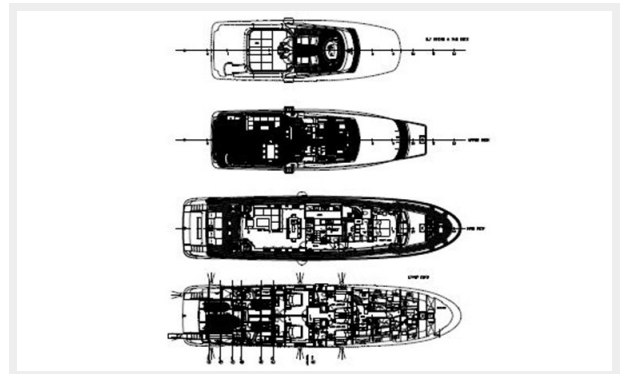

Basic Information

Category: Motor Yacht

Model Year: 2012

Year Built: 2012

Dimensions

LOA: 105' (32mm)

Beam: 7.91

Max Draft: 1' 11" (0.58mm)

Speed, Capacities and Weight

Cruise Speed: 12 Knots Kts. (14 MPH)

Max Speed: 15 Knots Kts. (17 MPH)

Water Capacity: 3500 Gallons

Fuel Capacity: 21500 Gal Gallons

Accommodations

Total Cabins: 5

Total Heads: 6

Crew Cabin: 5

Crew Heads: 3

Hull and Deck Information

Hull Material: Fiberglass

PHOTOS

CONTACTS

Andrey Shestakov, leading yacht broker of the sales department of Shestakov Yacht Sales Inc. Shestakov Yacht Sales Inc., the official representative of the Miami/Fort Lauderdale FL headquarters.