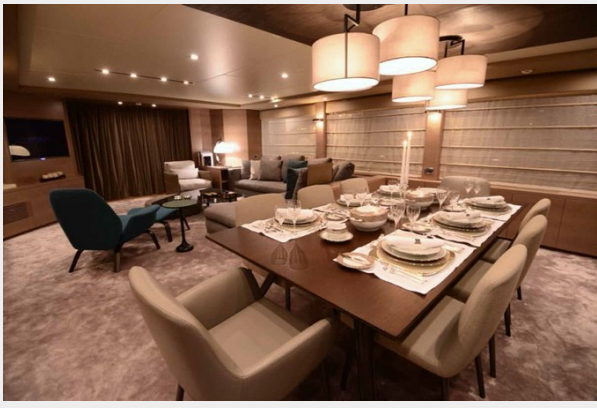

Crew Cabin: 5

Crew Heads: 3

Hull and Deck Information

Hull Material: Fiberglass

PHOTOS

CONTACTS

Andrey Shestakov, leading yacht broker of the sales department of Shestakov Yacht Sales Inc. Shestakov Yacht Sales Inc., the official representative of the Miami/Fort Lauderdale FL headquarters.