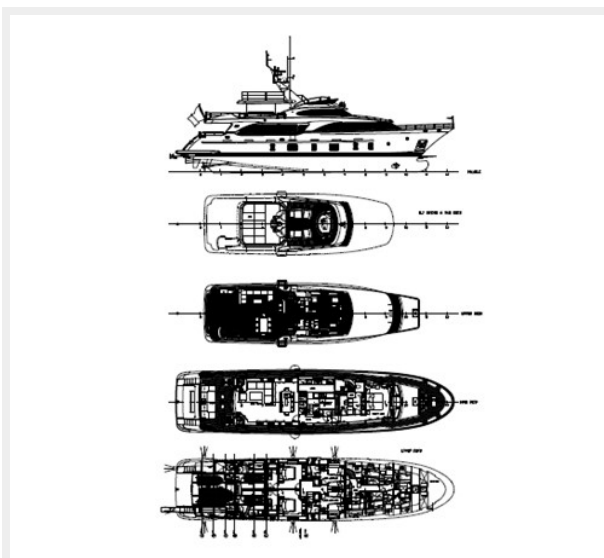

N/A

Year Built: 2012

Model: Motor Yacht

Price: PRICE ON APPLICATION

LOA: 105' (32mm)

Beam: 7.91

Max Draft: 1' 11" (0.58mm)

Cruise Speed: 12 Knots Kts. (14 MPH)

SPECIFICATIONS

Overview

The BENETTI 105 TRADITION is a 32-meter super-yacht featuring all the characteristics of a mega yacht, blending tradition with innovation.

This BENETTI 105 TRADITION was delivered in the early 2012 and is presently in amazing condition and few hours for a displacement yacht.

Basic Information

Category: Motor Yacht

Model Year: 2012

Year Built: 2012

Dimensions

LOA: 105' (32mm)

Beam: 7.91

Max Draft: 1' 11" (0.58mm)

Crew Cabin: 5

Crew Heads: 3

Hull and Deck Information

Hull Material: Fiberglass

PHOTOS

CONTACTS

Andrey Shestakov, leading yacht broker of the sales department of Shestakov Yacht Sales Inc. Shestakov Yacht Sales Inc., the official representative of the Miami/Fort Lauderdale FL headquarters.