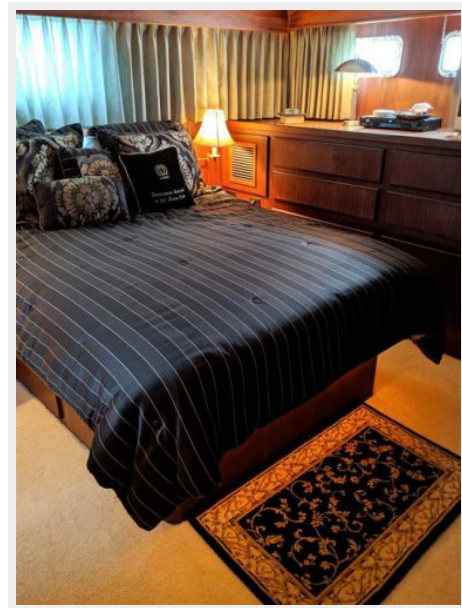

7192073_20190822130813816_1_XLARGE

7192073_20190822130846606_1_XLARGE