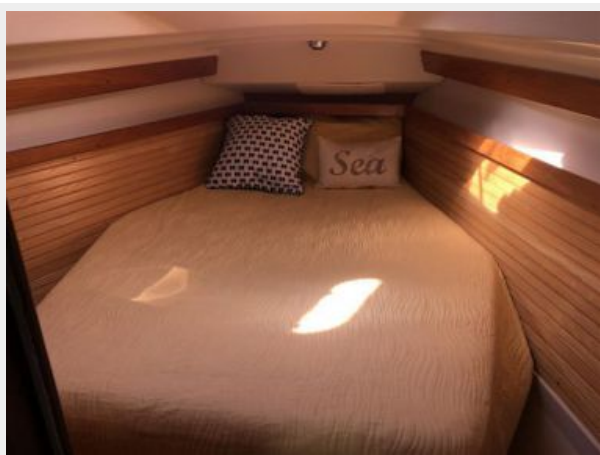

PHOTOS

Carrie Ann Catalina 350

IMG_2257