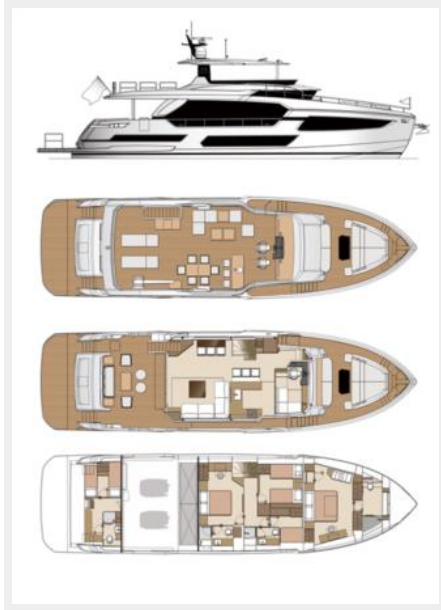

Galley Fwd Layout