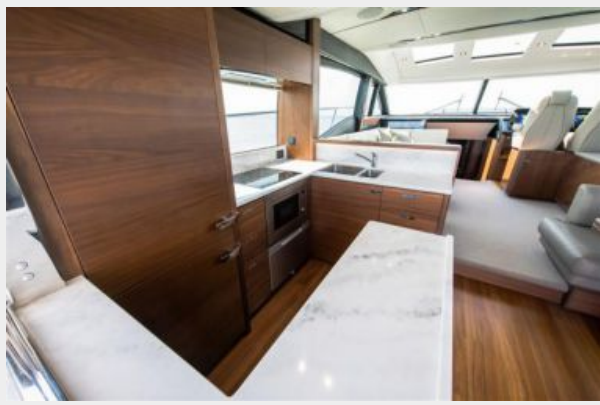

Galley Salon