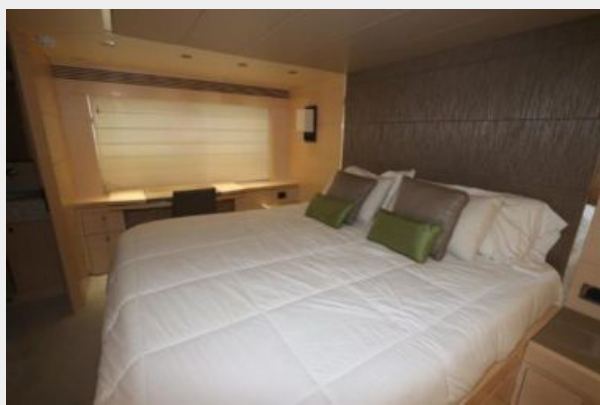

68-ft-2016-Sunseeker-Sport-Yacht-22