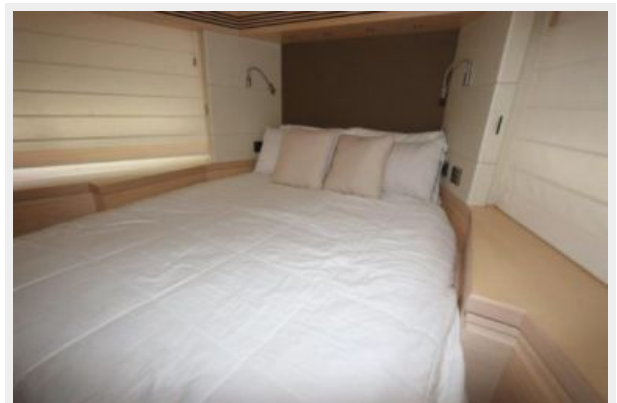

68-ft-2016-Sunseeker-Sport-Yacht-14