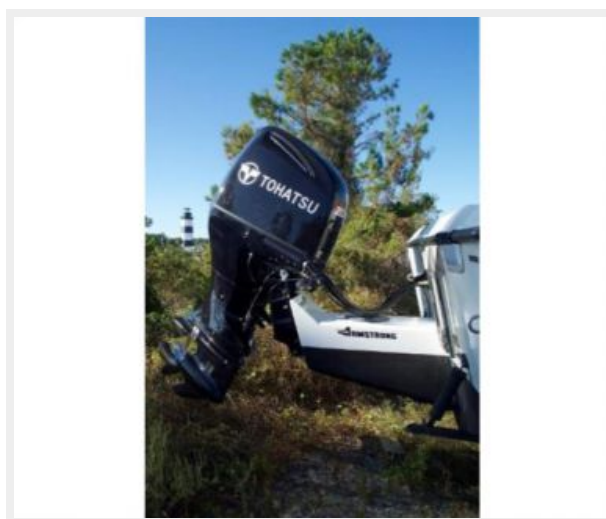

ХАРАКТЕРИСТИКИ

Обзор

Brand new Tohatsu 250 Engine Never Been in the Water!

If you are in the market for a 26 ft. The seller added an incredible amount of new enhancements and she has yet to be in the water and she includes a trailer. He has gotten busy with work and has no time to use her. Call for an appointment today.

ФОТОГРАФИИ

2

3

4

5

6

7

8