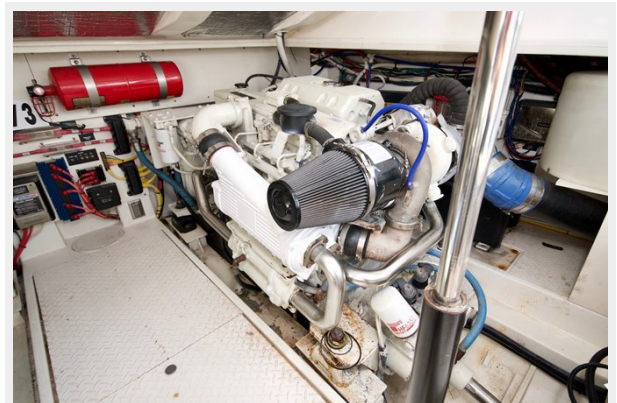

Engine Room