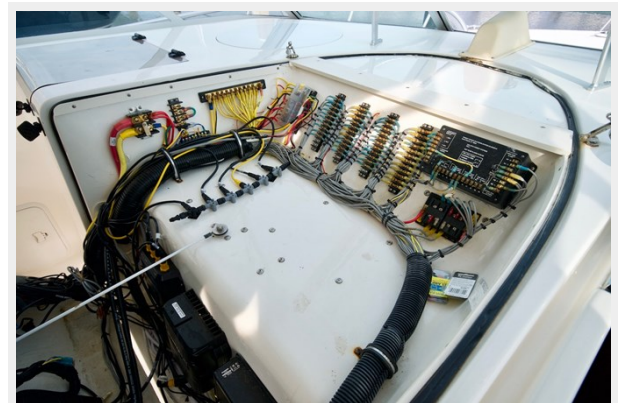

Electrical System