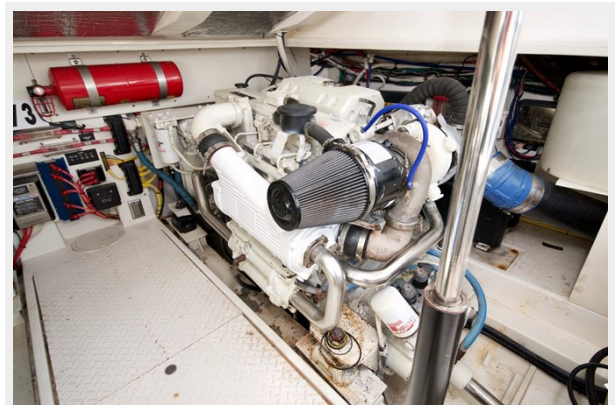

Engine Room