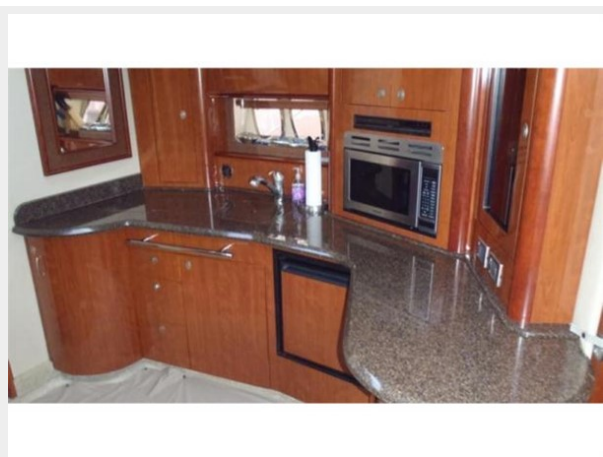

ФОТОГРАФИИ