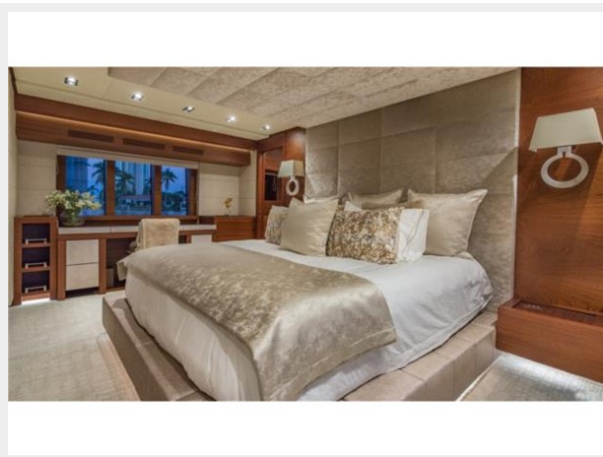

Master Stateroom: MONI 107' 2013 Vicem Motor Yacht