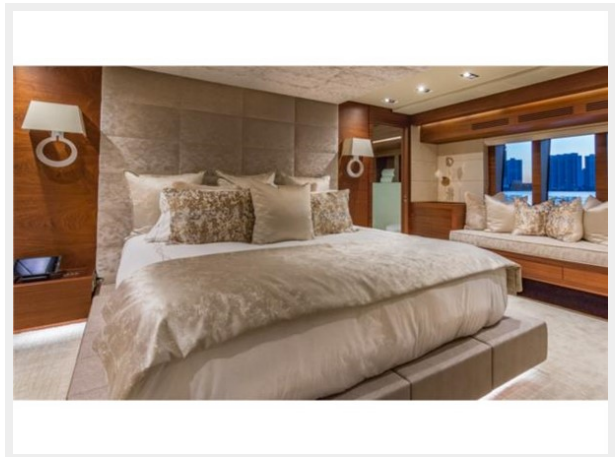

Master Stateroom: MONI 107' 2013 Vicem Motor Yacht