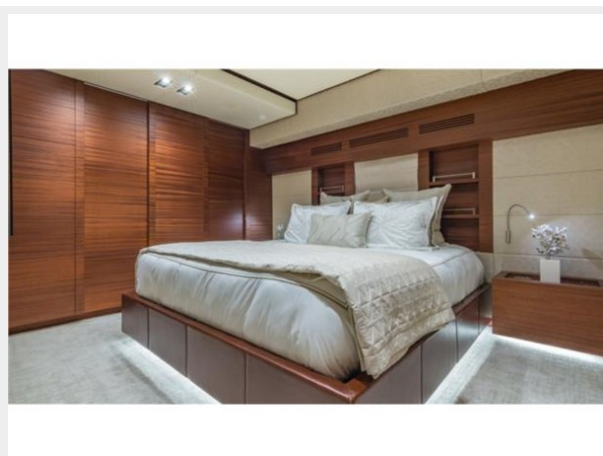

Guest Stateroom 4: MONI 107' 2013 Vicem Motor Yacht