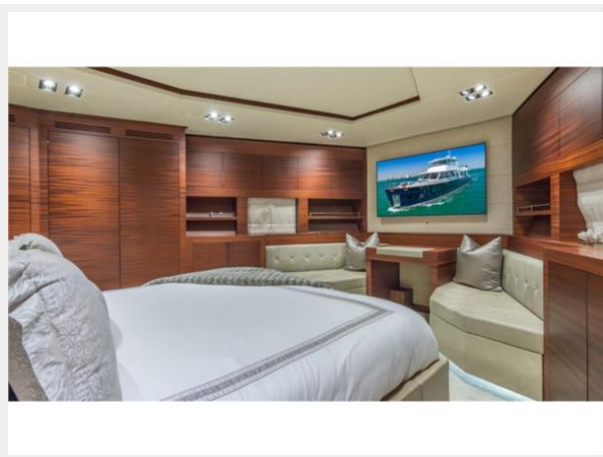

VIP Stateroom: MONI 107' 2013 Vicem Motor Yacht