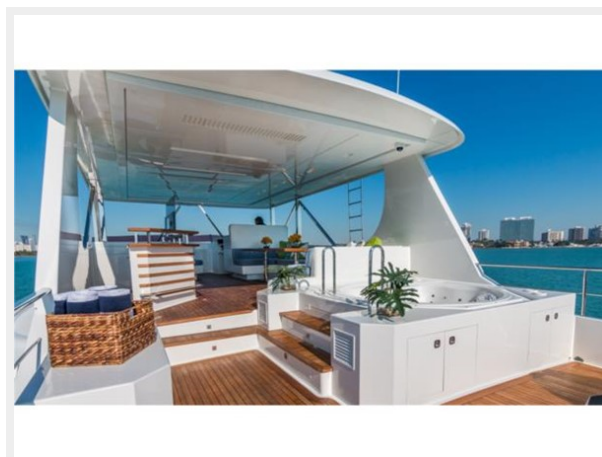

Sun Deck: MONI 107' 2013 Vicem Motor Yacht