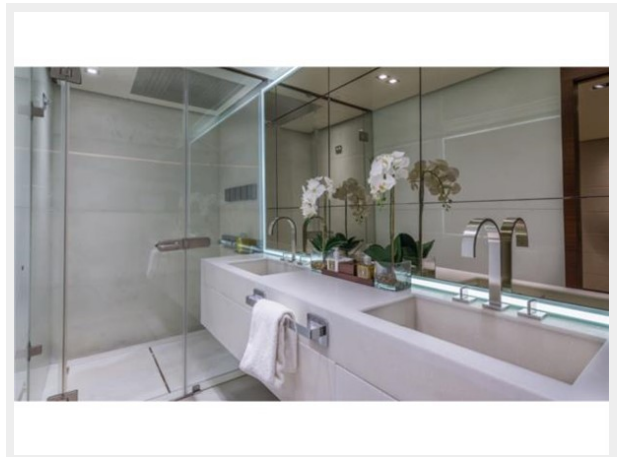

Master Bathroom: MONI 107' 2013 Vicem Motor Yacht