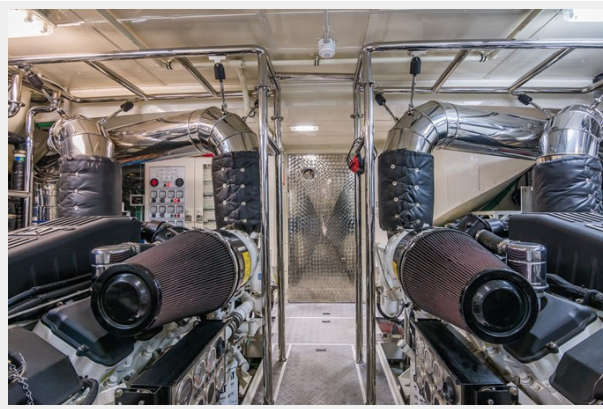

Engine Room: MONI 107' 2013 Vicem Motor Yacht