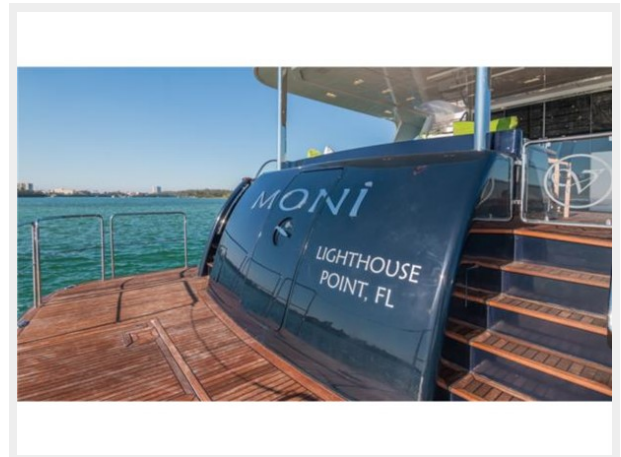

Swim Platform: MONI 107' 2013 Vicem Motor Yacht