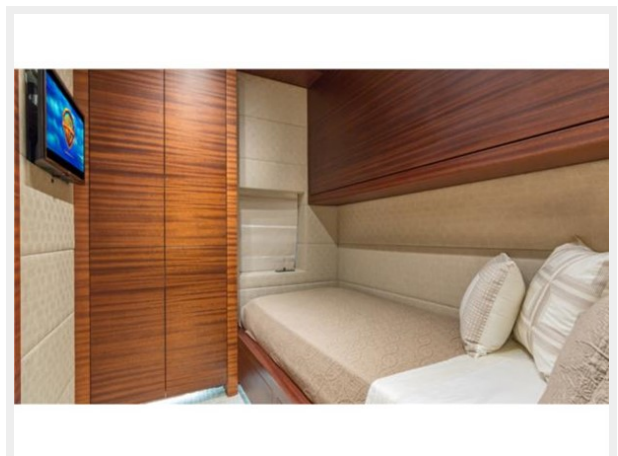

Guest Stateroom Twin 5 : MONI 107' 2013 Vicem Motor Yacht