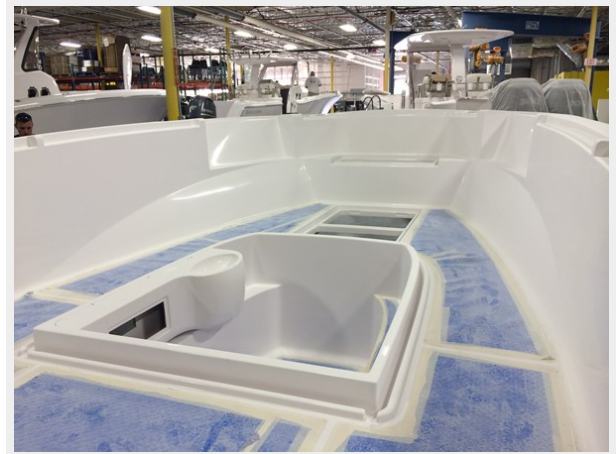

Night Lighting

Toilet System

Battery Compartment

Clean Bilge, Sunshade Supports

Engines Fully Above Water

Engines Always Covered

Transom

Tender

Pampered Life

Great Side Entry Door

Jan 2014 Hull Construction Looking Forward

Jan 2014 Hull Construction Aft

Jan 2014 Beefy Transom Section

Jan 2014 Deck Piece Looking Forward

Jan 2014 Deck Piece Looking Aft