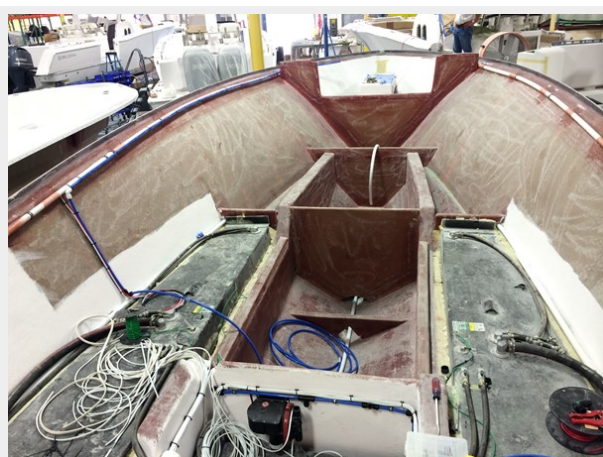

Jan 2014 Hull Construction Looking Forward