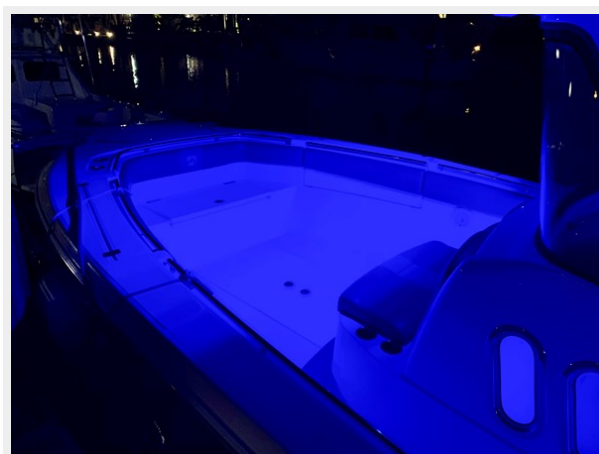

Night Lighting

Toilet System

Battery Compartment

Clean Bilge, Sunshade Supports

Engines Fully Above Water

Engines Always Covered

Transom

Tender