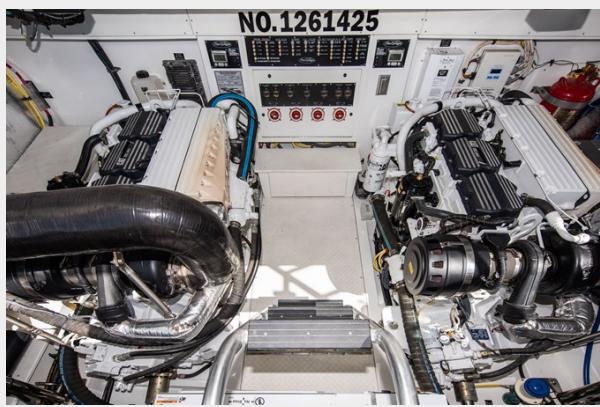

2015 41 Rampage Express

2015 41 Rampage Express

DSC_7835