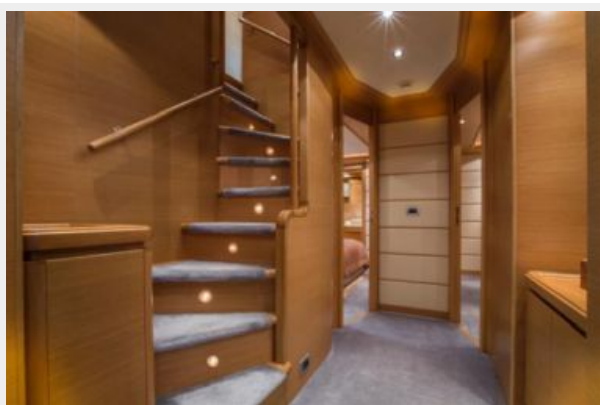

97-2008-Ferretti-Yachts-Custom-Line-25