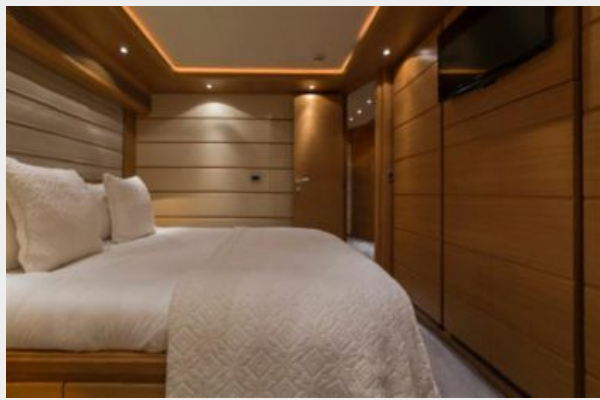

97-2008-Ferretti-Yachts-Custom-Line-27