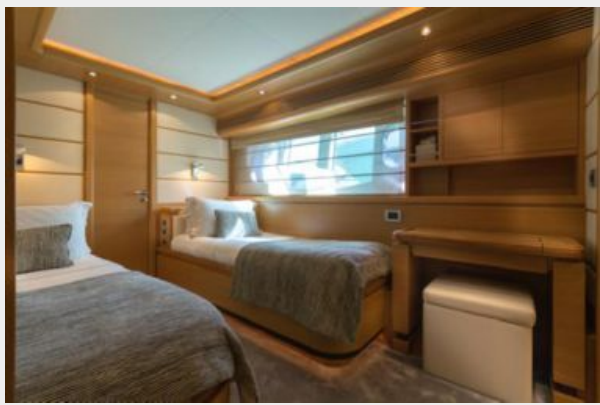

97-2008-Ferretti-Yachts-Custom-Line-34