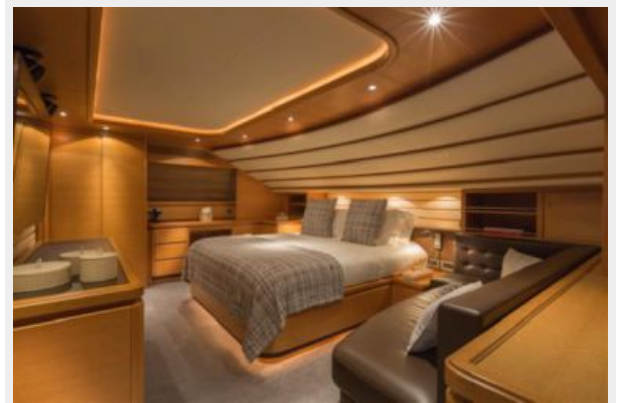

97-2008-Ferretti-Yachts-Custom-Line-37