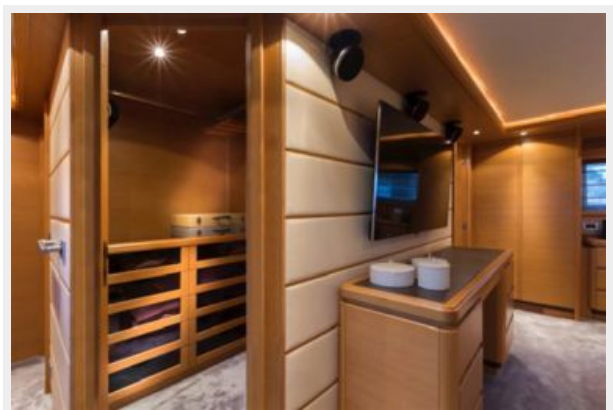

97-2008-Ferretti-Yachts-Custom-Line-43