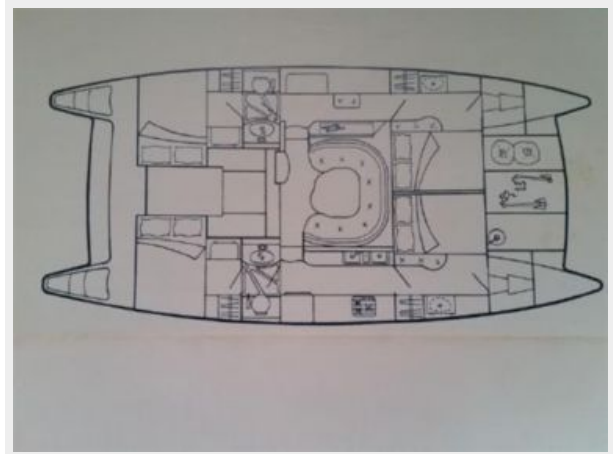

7292335_20191122114134926_1_XLARGE

7292335_20191122114122239_1_XLARGE