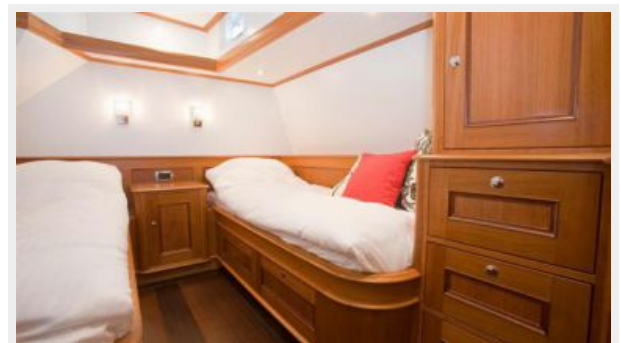

Mulder-Eleonore-int-22