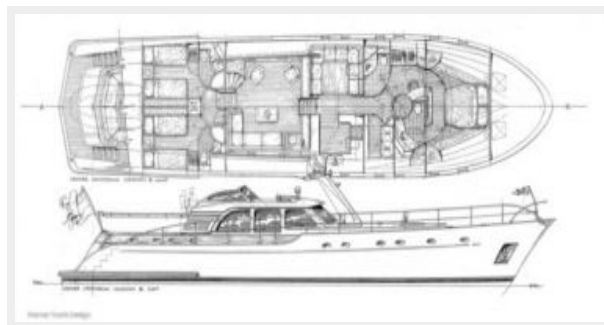

Werner_Yacht_Design_Eleonore 6