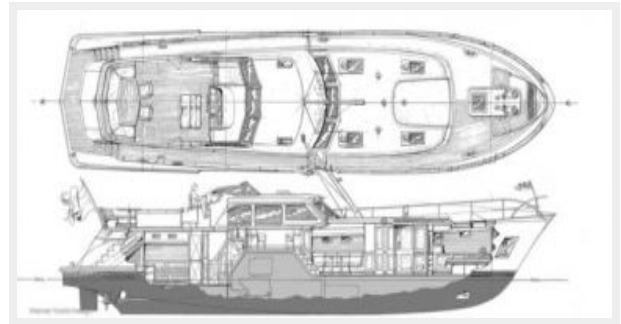

Werner_Yacht_Design_Eleonore 7