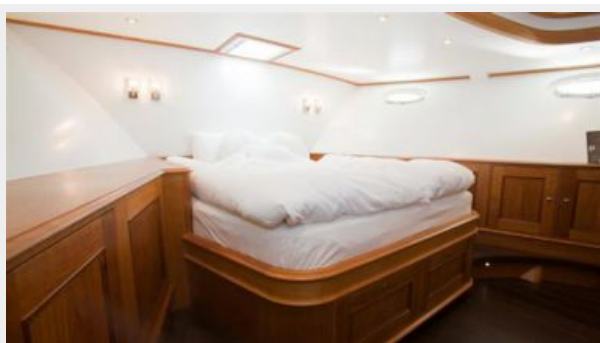

Mulder-Eleonore-int-01