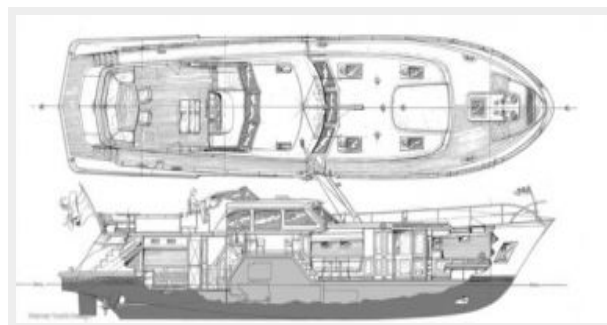

Werner_Yacht_Design_Eleonore 7