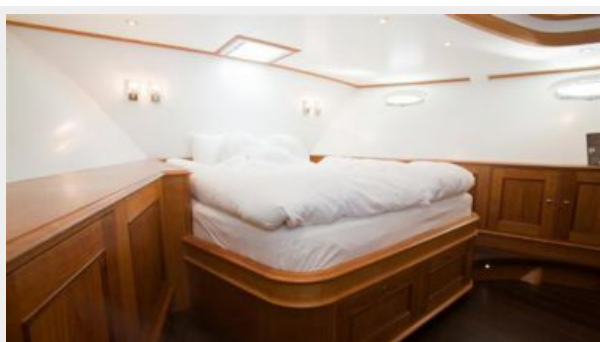

Mulder-Eleonore-int-01