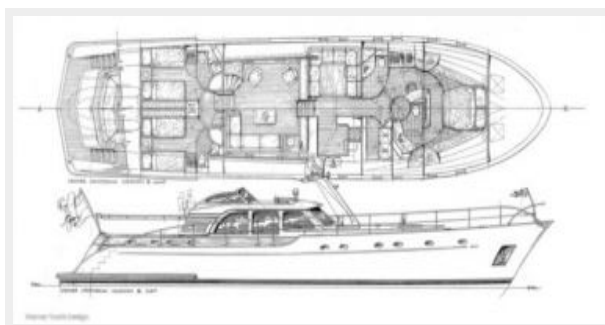

Werner_Yacht_Design_Eleonore 6