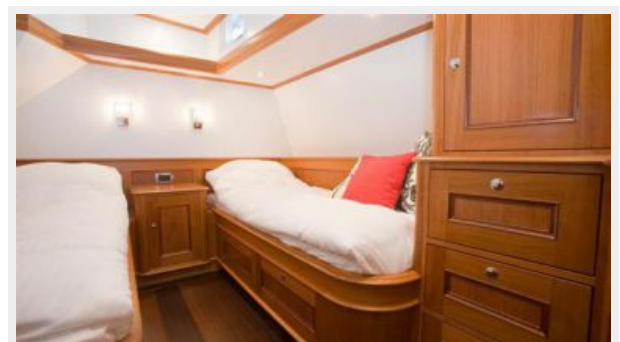

Mulder-Eleonore-int-22