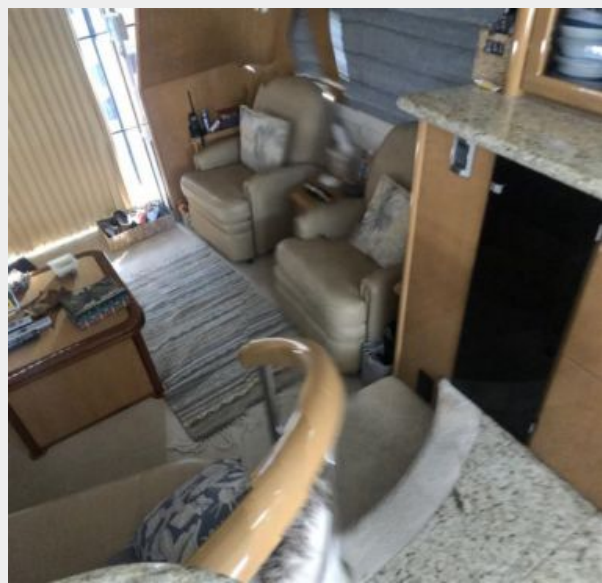

IMG_0368	23
IMG_0363	23
IMG_0364	23
IMG_0376	23
IMG_0378	23
IMG_0370	23
IMG_0367	24
IMG_0377	24
CONTACTS	25
Contact details	25
Telephones	25
Office hours	25
Address	25

SPECIFICATIONS

Overview

This 2008 Marquis 59 is in very nice condition, and has been meticulously maintained by her caring owner. The 825hp MTU's have low hours (620) and complete service records . She has the crew cabin option which doubles as organized storage and a workshop , and she gets polish and waxed twice a year.

PHOTOS

IMG_0381

IMG_0380

IMG_0311

IMG_0316

IMG_0317

IMG_0318

IMG_0321

IMG_0315

IMG_0314

IMG_0345

IMG_0312

IMG_0324

IMG_0313

IMG_0322

IMG_0319