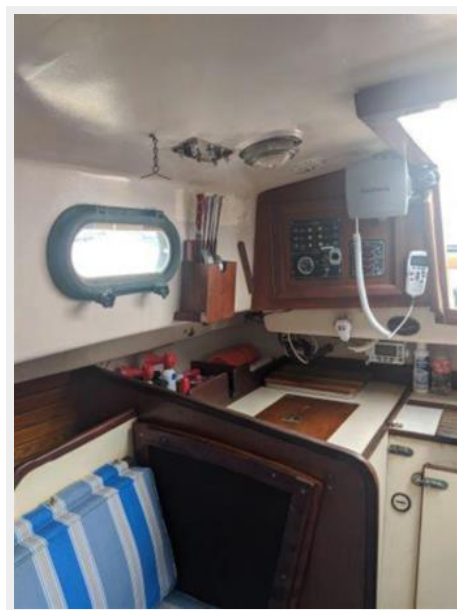

ФОТОГРАФИИ