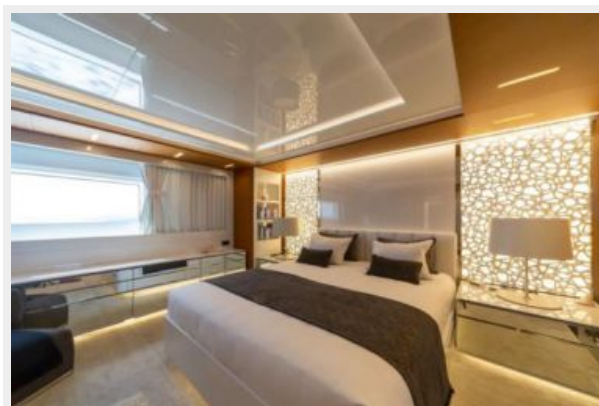

23 Lower Deck_Owner Cabin (4)