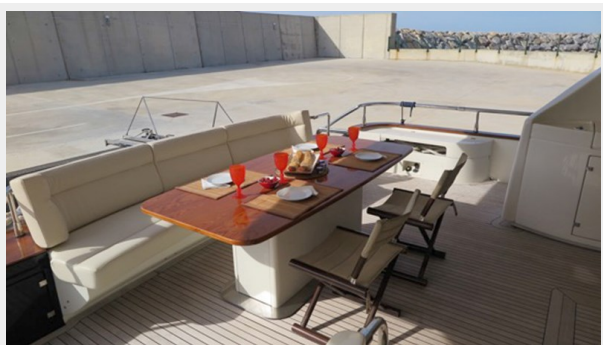

Riva 85 Opera-6