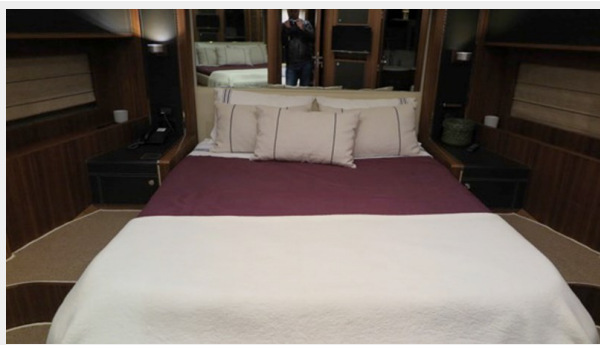

Riva 85 Opera-18